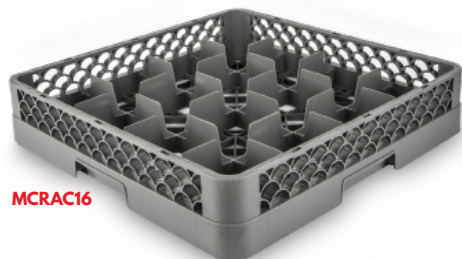

MCRAC16

RACKS C/ COMPARTIMENTOS

CÓDIGO	DESCRIPCIÓN
MCRACPL64	RACK LAVAPLATOS 64 COMP (20"x20")
MCRACCU	RACK P/ CUBIERTOS, MALLA FINA (20"x20")
MCRACUG	RACK P/ CUBIERTOS, MALLA: GRUESA (20"x20")
MCRAC16	RACK P/ VASOS 16 COMP (20"x20")
MCRAC16EXT	EXTENSIÓN P/ RACK 16 COMP (20"x20")
MCRAC25	RACK P/ VASOS 25 COMP (20"x20")
MCRAC25EXT	EXTENSIÓN P/ RACK 25 COMP (20"x20")
MCRAC36	RACK P/ VASOS 36 COMP (20"x20")
MCRAC36EXT	EXTENSIÓN P/ RACK 36 COMP (20"x20")
MCRAC49	RACK P/ VASOS 49 COMP (20"x20")
MCRAC49EXT	EXTENSIÓN P/ RACK 49 COMP (20"x20")
MCRAC64	RACK P/ VASOS 64 COMP (20"x20")

LEVANTAMUERTOS DE PLASTICO

CÓDIGO	DESCRIPCIÓN
MCC52612	LEVANTAMUERTOS (20"x15"x5") GRIS
MCC52661	LEVANTAMUERTOS (20"x15"x7") GRIS
MCC52661N	LEVANTAMUERTOS (20"x15"x7") NEGRO
MCC52661E	LEVANTA MUERTOS ECONOMICA (20" X 15" X 7")

CARROS DE SERVICIO

CÓDIGO	DESCRIPCIÓN
MCC95004	CARRO DE SERVICIO 3 REPISAS (33 1/4"x17"x37 1/2") GRIS
MCC95005	CARRO DE SERVICIO 3 REPISAS (40"x17"x37 1/2") GRIS
MCC95006	CONTENEDOR GRANDE P/ CARRO DE SERVICIO
MCC95007	CONTENEDOR CHICO P/ CARRO DE SERVICIO
MCRACCAR	CARRO P/ TRANSPORTAR RACK LAVAPLATOS (21"x21"x7.5")
MCRACCAR2	CARRO P/ TRANSPORTAR RACK LAVAPLATOS C/ AGARRADERA (21"x21"x7.5")